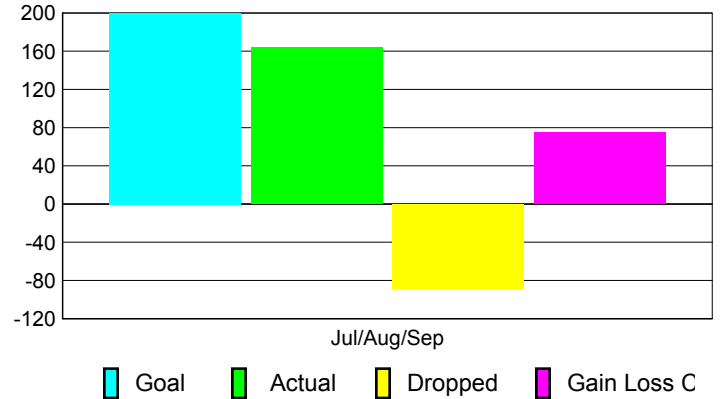

Membership Results 2010-2011

Goal, New, Dropped, Gain/Loss