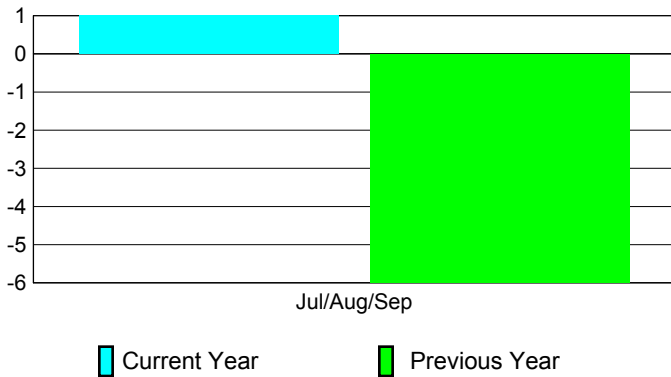

2010-2011 GMT Reports for District (or Undistricted) **District 330 B**

GMT: **Shinobu Goto**

Location: **JAPAN**

GMT CA: **5**

CLUBS

Club Results
2010-2011

Clubs
2009-2010

Month	New Club Goal	Actual New Clubs	Actual Dropped Clubs	Gain/Loss of Clubs	Gain/Loss of Clubs
Jul/Aug/Sep	0	1	0	1	-6
Totals	0	1	0	1	-6

Club Results 2010-2011

Goal, New, Dropped, Gain/Loss

Comparison of Club Gain/Loss

Current Year Compared to the Previous Year

YTD Status Quo Clubs 2010-2011

Status Quo Clubs Compared to Status Quo Members

MEMBERSHIP